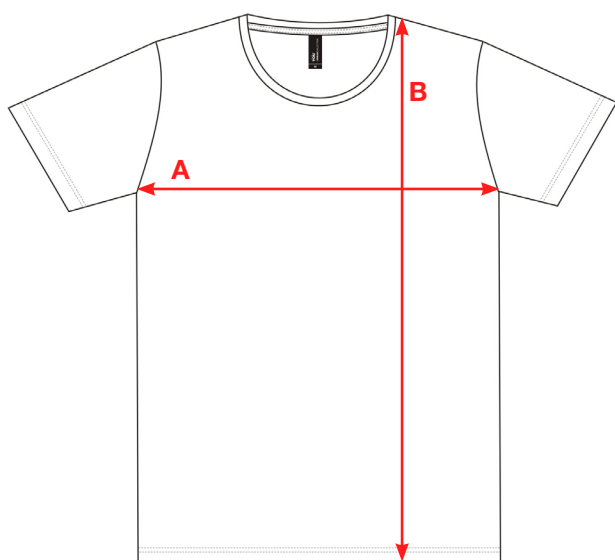

PRODUCT MEASUREMENTS

Measurements (cm)		S	M	L	XL	XXL	3XL
Chest	A	48	51	54	57	61	65
Length	B	71	73	75	77	80	82

A: CHEST MEASUREMENT (CM)

Measure from armpit to armpit.

B: FRONT LENGTH (CM)

Measure from the shoulder down (front).