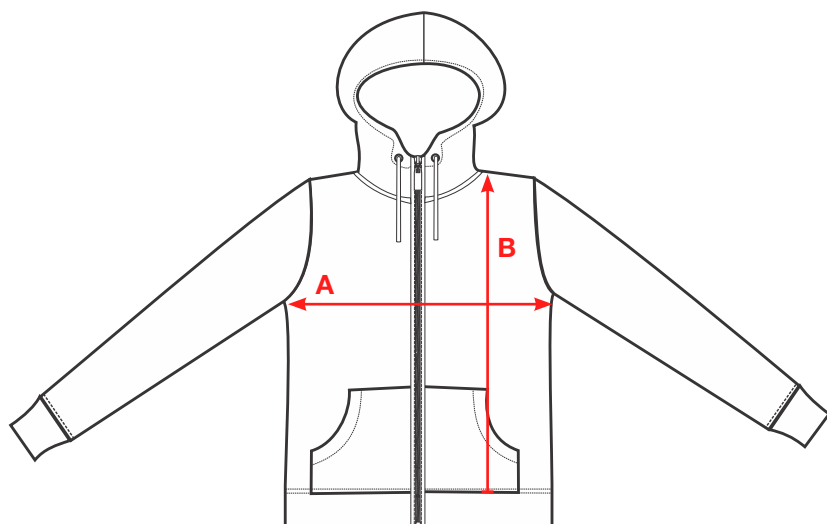

PRODUCT MEASUREMENTS

Measurements (cm)		S	M	L	XL	XXL
Chest	A	46	48	51	55	59
Length	B	56	58	61	64	67

A: CHEST MEASUREMENT (CM)

Measure from armpit to armpit.

B: FRONT LENGTH (CM)

Measure from the shoulder down (front).