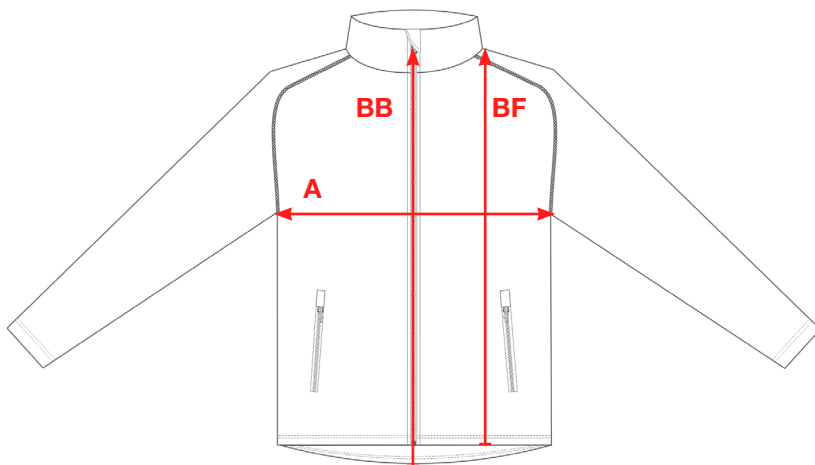

PRODUCT MEASUREMENTS

Measurements (cm)		XS	S	M	L	XL	XXL	3XL	4XL	5XL
Chest	A	51	54	56	59	63	67	71	75	80
Length front	Bf	64	67	69	71	73	75	77	78	79
Length back	Bb	66	69	71	73	75	77	79	80	81

A: CHEST MEASUREMENT (CM)

Measure from armpit to armpit.

BB: FRONT LENGTH (CM)

Measure from the shoulder down (front).

BF: BACK LENGTH (CM)

Measure from the shoulder down (back).