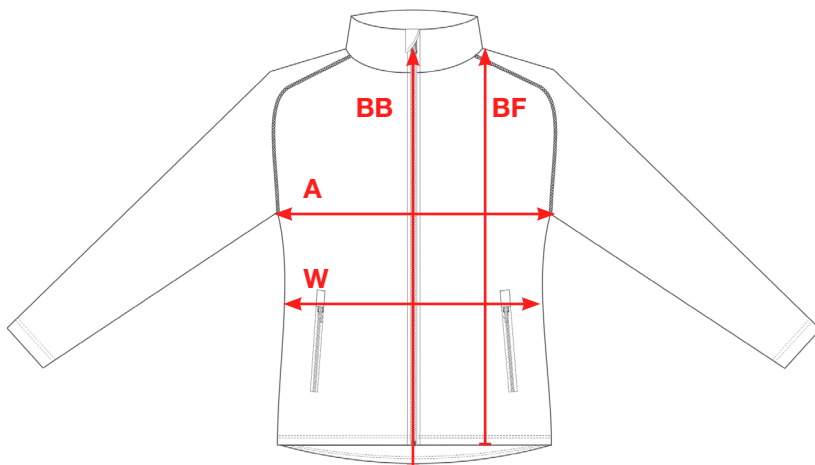

### PRODUCT MEASUREMENTS

Measurements (cm)		S	M	L	XL
Chest	A	49	51	53	55
Length front	Bf	63	65	67	69
Length back	Bb	65	67	69	71
Waist	W	47	49	51	53

**A: CHEST MEASUREMENT (CM)**

Measure from armpit to armpit.

**BB: FRONT LENGTH (CM)**

Measure from the shoulder down (front).

**BF: BACK LENGTH (CM)**

Measure from the shoulder down (back).

**W: WAIST (CM)**